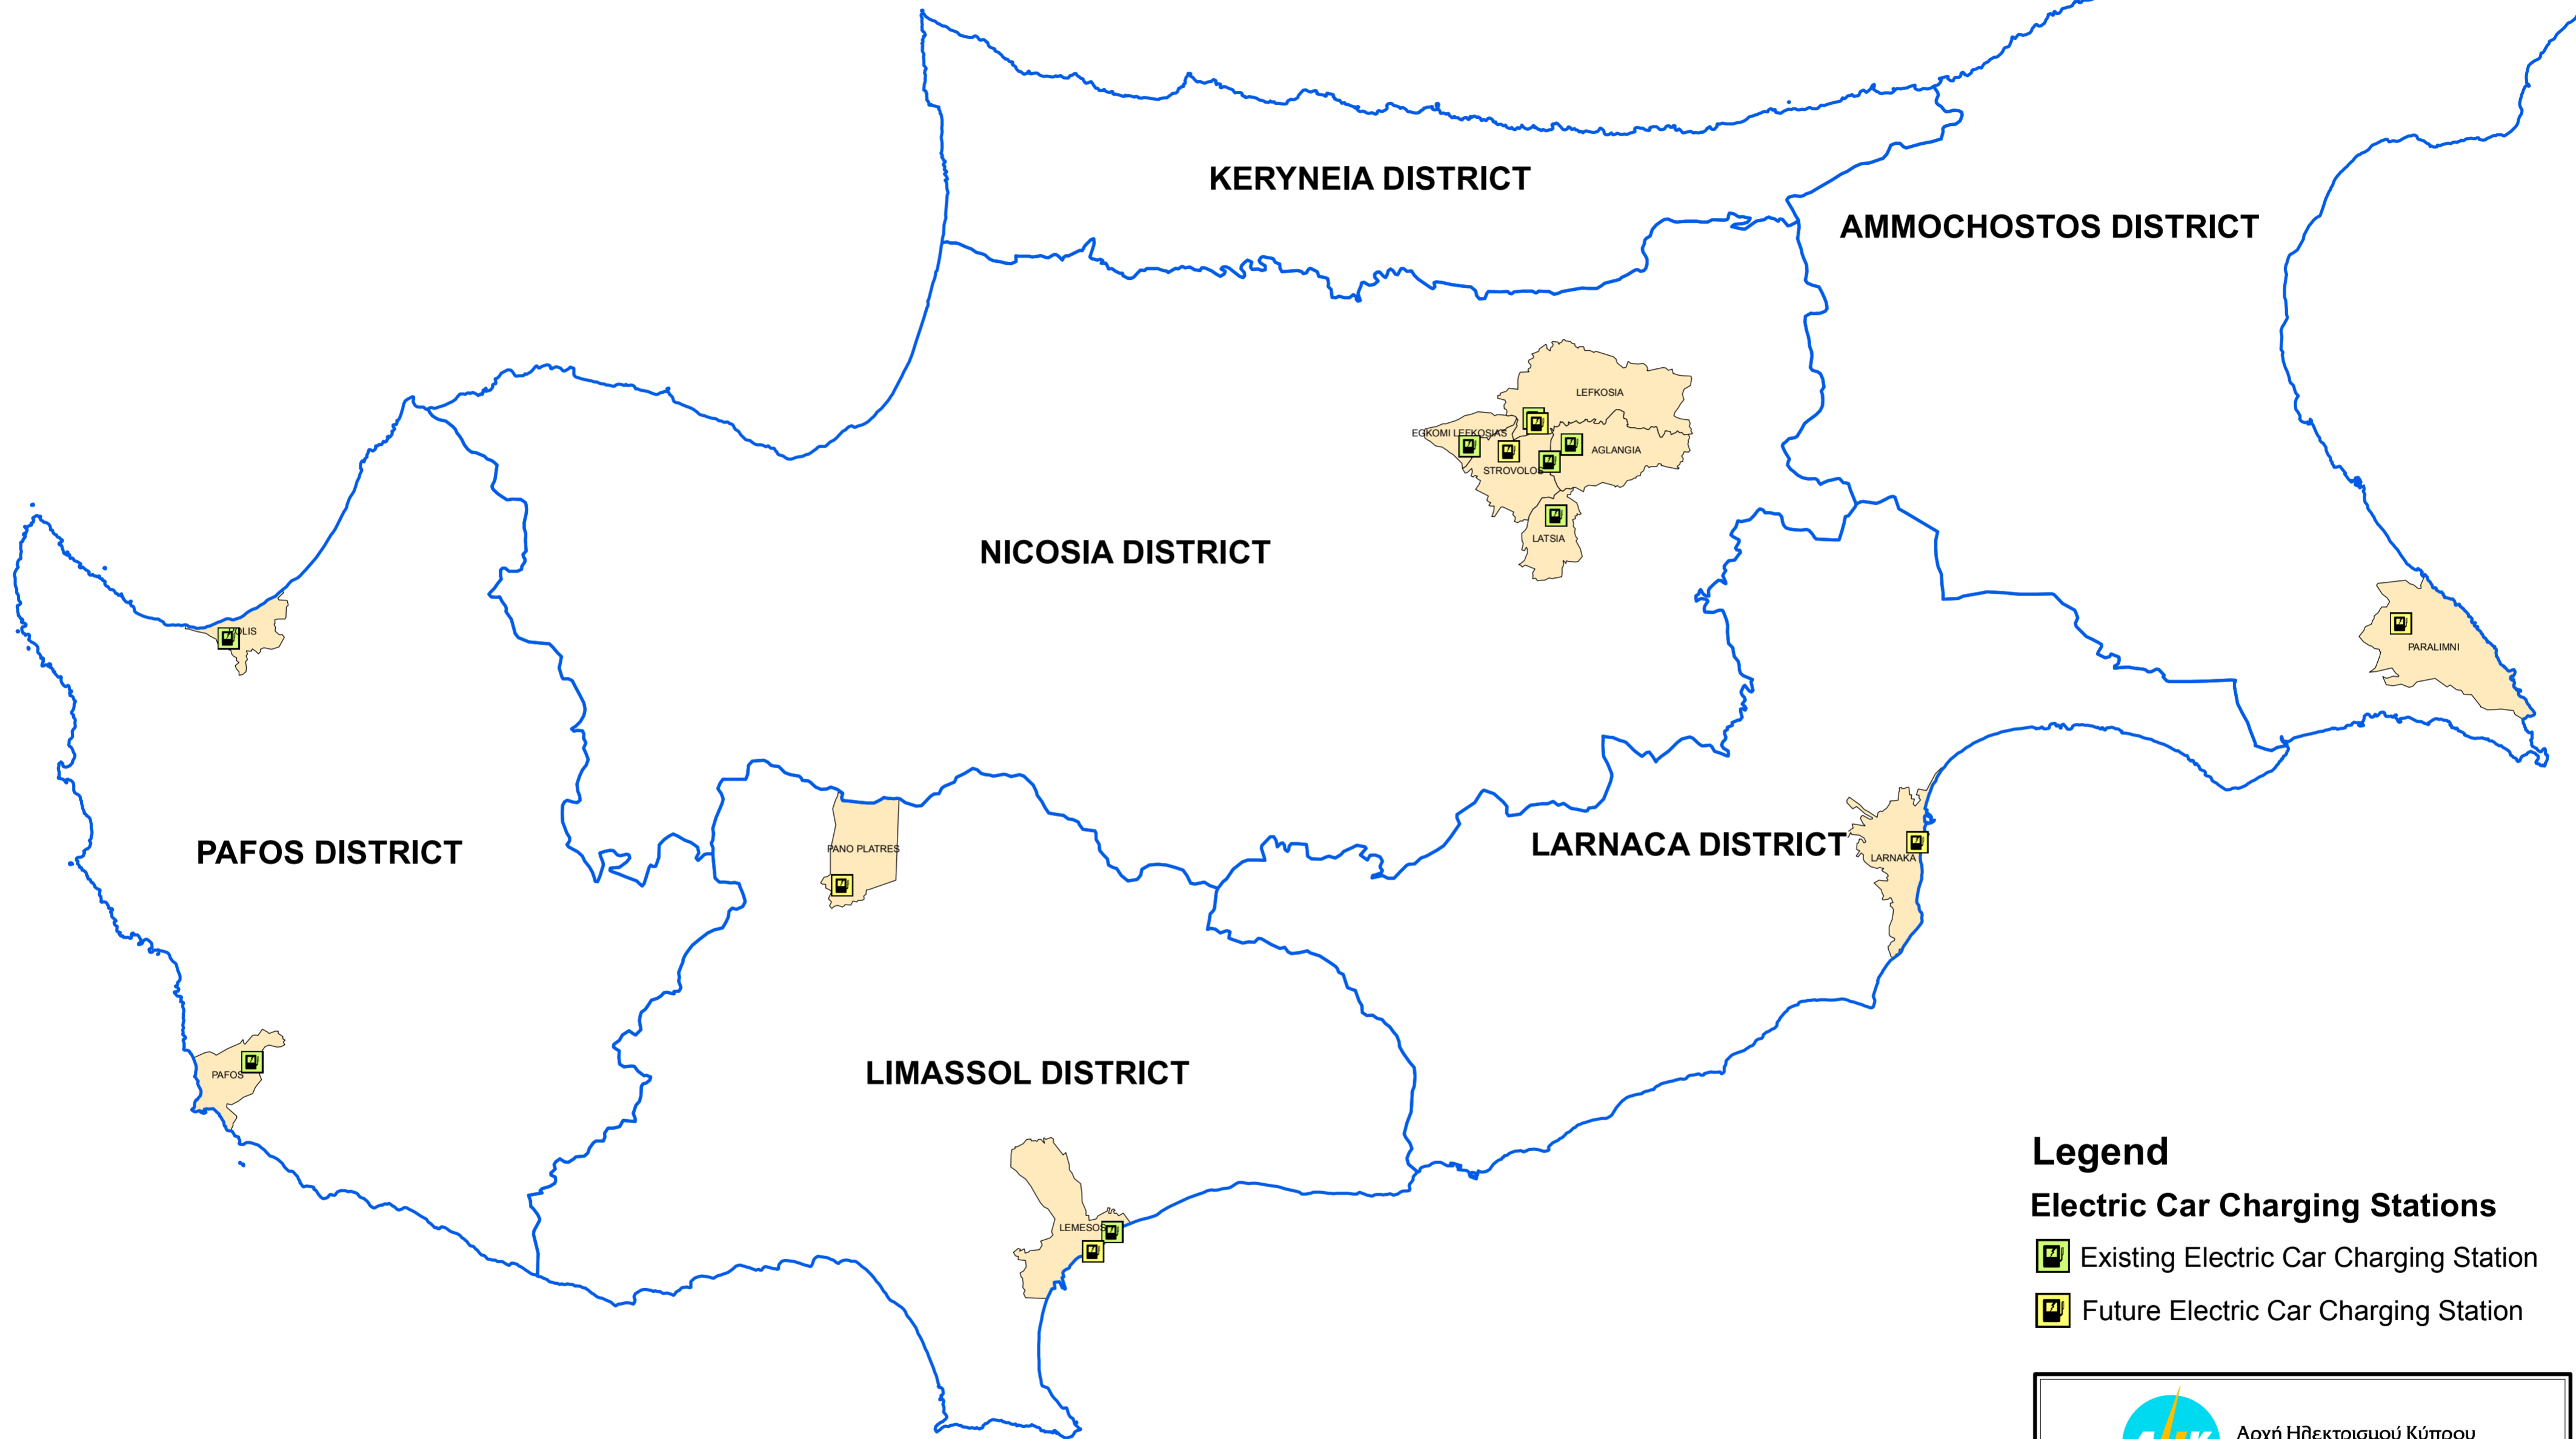

EXISTING AND FUTURE LOCATIONS OF ELECTRIC CAR CHARGING STATIONS

Legend

Electric Car Charging Stations

 Existing Electric Car Charging Station

 Future Electric Car Charging Station

Αρχή Ηλεκτρισμού Κύπρου
Electricity Authority of Cyprus

Printing by: eacgis
Date of Printing: 4/6/2014

Scale 1:300.000 | ELECTRIC CAR CHARGING STATIONS